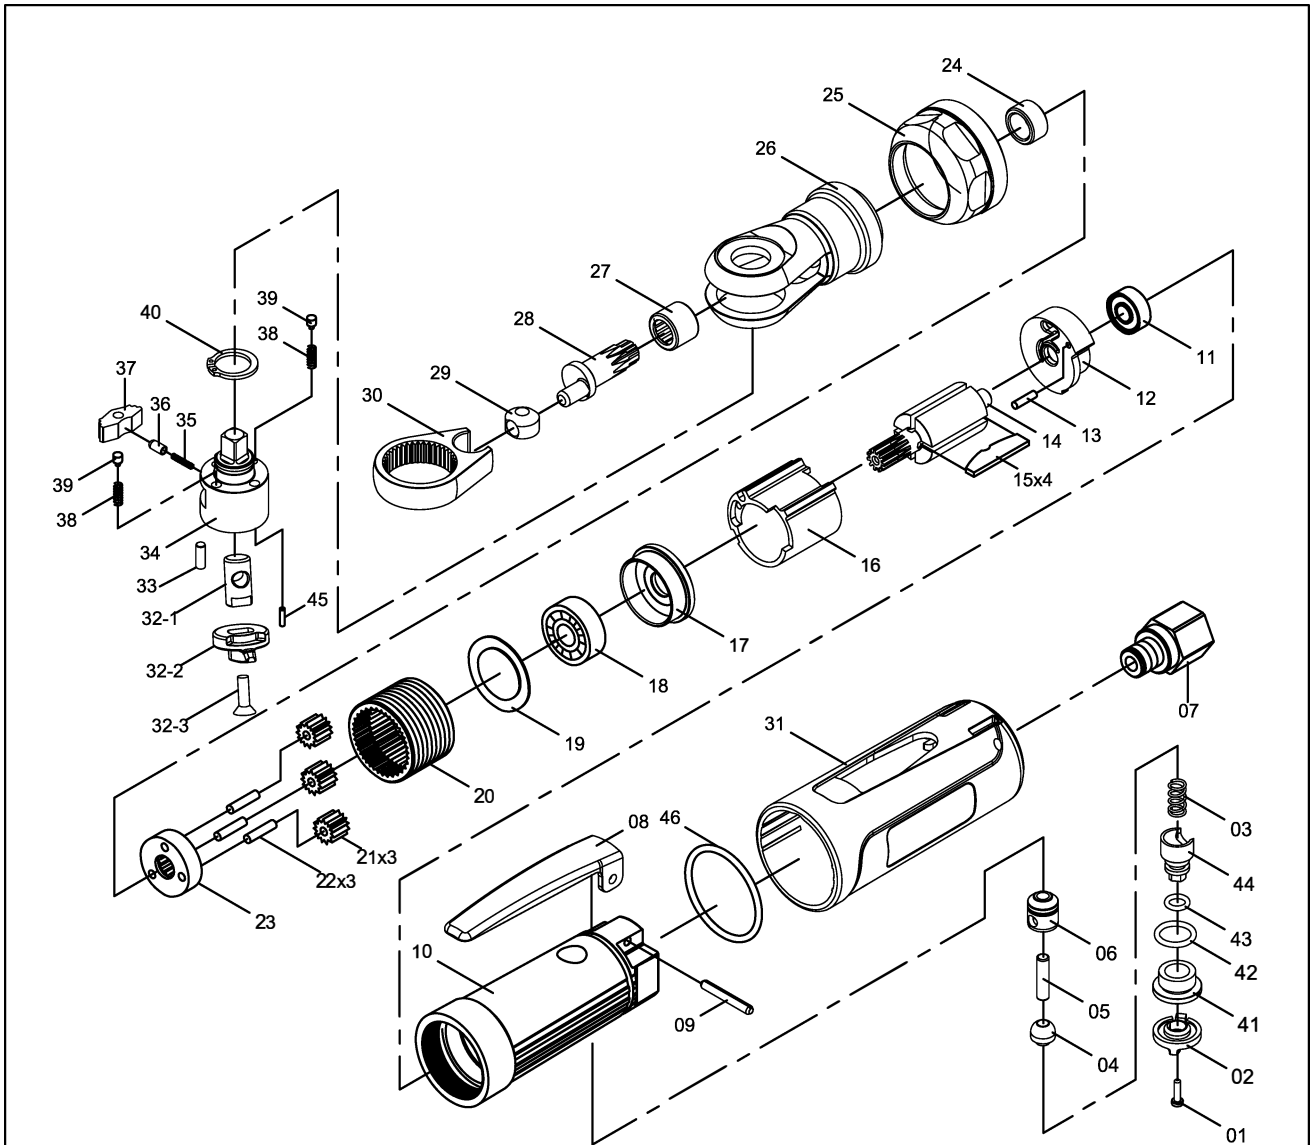

# OS-8614S **GAV** HAVALI CIRCIR MOTORU

INDEX NO.	PARTS NO.	DESCRIPTION	Q'TY	INDEX NO.	PARTS NO.	DESCRIPTION	Q'TY
01	861401C	SCREW	1	27	861427	NEEDLE BEARING	1
02	861402C	REGULATOR KNOB	1	28	861428	CRANK SHAFT	1
03	861403C	THROTTLE VALVE SPRING	1	29	861429	DRIVE BUSHING	1
04	861404	VALVE	1	30	861430	RATCHET YOKE	1
05	861405C	VALVE STEM	1	31	861410C	COMPOSIT HOUSING	1
06	861406C	VALVE BUSHING	1	32-1	861432-1	REVERSE STEM	1
07	861407	AIR INLET BUSHING	1	32-1	861432-2	REVERSE BUTTON	1
08	861408C	THROTTLE LEVER	1	32-1	861432-3	SCREW	1
09	SPP0324	SPRING PIN	1	33	861433	PAWL PIVOT	1
10	861410CA	INNER HOUSING	1	34	861434-14	1/4" RATCHET ANVIL	1
11	B696ZZ	BALL BEARING	1	35	861435C	SPRING	1
12	872406	REAR END PLATE	1	36	861436	SPRING CAP	1
13	872822	SPRING PIN	1	37	861437	RATCHET PAWL	1
14	861414	ROTOR	1	38	861438	FRICTION SPRING	2
15	861415	ROTOR BLADE	4	39	861439	POST	2
16	861416	CYLINDER	1	40	861440C	RETAINING RING	1
17	861417	FRONT END PLATE	1	41	861441C	NUT	1
18	B608ZZ	BALL BEARING	1	42	OR-P11	O-RING	1
19	861419	WASHER	1	43	589050	O-RING	1
20	861420	INTERNAL GEAR	1	44	861444C	REGULATOR	1
21	861421	PLANET GEAR	3	45	589040	SPRING PIN	1
22	861422	GEAR PIVOT	3	46	861448C	O-RING	1
23	861423	GEAR PLATE	1				
24	861424	GEAR PIVOT	1				
25	861425	CLAMP NUT	1				
26	861426S	RATCHET HOUSING	1				